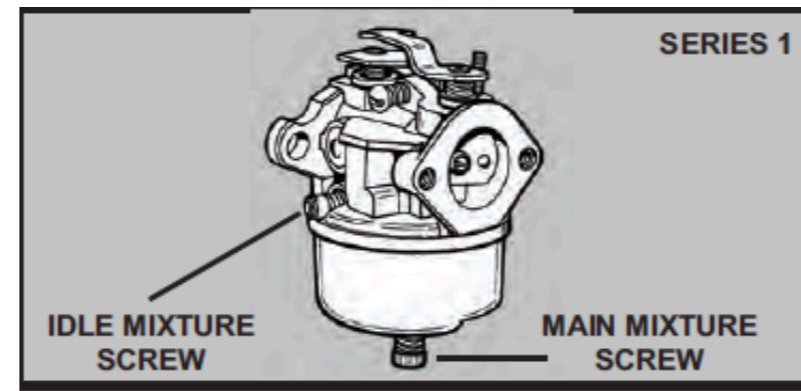

DOWNLOAD

[Mastercraft Tecumseh Snowblower Manual](#)

[Mastercraft Tecumseh Snowblower Manual](#)