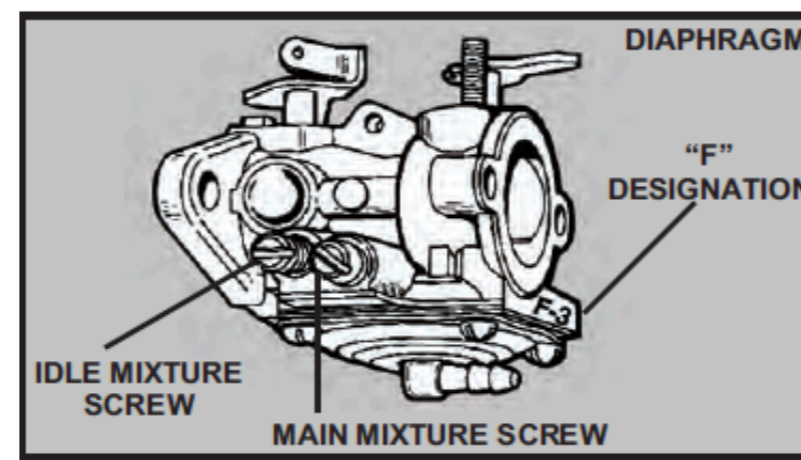

DOWNLOAD

[Mastercraft Tecumseh Snowblower Manual](#)

[Mastercraft Tecumseh Snowblower Manual](#)