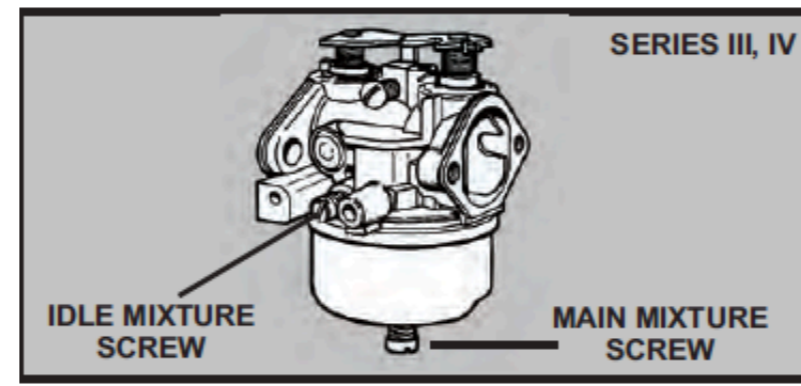

DOWNLOAD

[Mastercraft Tecumseh Snowblower Manual](#)

[Mastercraft Tecumseh Snowblower Manual](#)