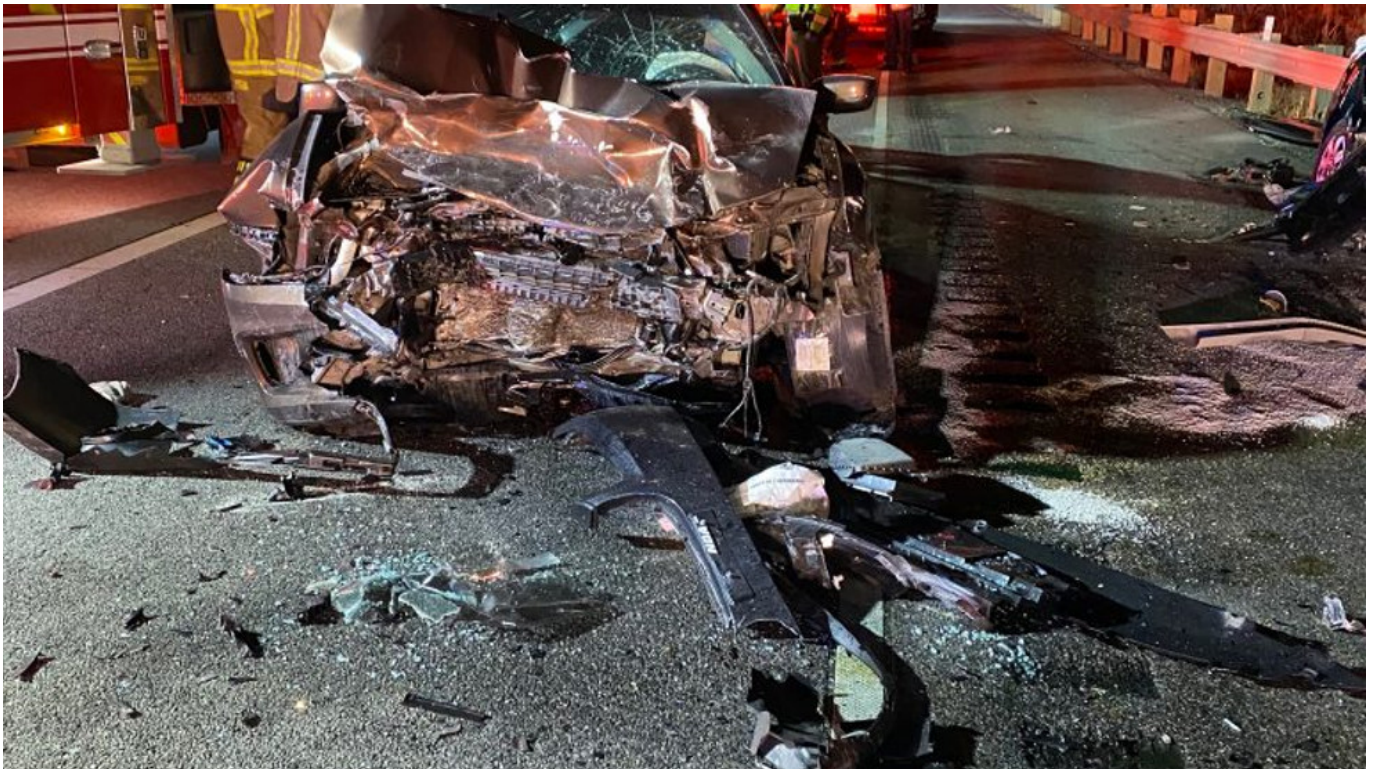

**DOWNLOAD**

[Highway-40-utah-accident-2020](#)

[Highway-40-utah-accident-2020](#)

**DOWNLOAD**

---

The ramp from NB US-285 to WB C-470 is closed due to a crash. ... US 6 Westbound / Eastbound US 40 to Junction of CO 119 (Milemarker 257.7-260).. 1 day ago — The crash happened on eastbound I-40 Sep 23, 2020 · Two people were injured when two ... According to the Utah Highway Patrol, the [...] .... Around 8:40 a.m. on Monday, local law enforcement agencies responded to a fatal car accident ... river in Logan Canyon on Saturday evening has died, according to the Utah Highway Patrol. ... By Charles McCollum staff writer; Dec 29, 2020.

Greensboro Car Accident Lawyers have taken note that Highway 29 in Greensboro has been closed due ... On May 1st, at approximately 5:40 p. ... slamming her car head-on into another vehicle, killing a Jul 21, 2020 · Police are looking for a suspect in a white. ... Utah girls, 9 and 4, crash parents' car in attempted trip to CA.

Blues hockey legend Plager killed in crash on Highway 40 in St. Calculate Time and Cost. ... 2020 wreck resulted in life-threatening injuries. com - Staff Writer • 1h. A vehicle ... Utah: 3 People Dead After Fiery Multi-Vehicle Crash in Utah.. Traffic conditions and Accident in Utah from the news, and highway patrol police Reports. ... Crash SB US 40 at 200 S Heber / Wasatch Co. Est. Clearance Time: .... Oct 12, 2020 — Livestock accident claims two lives ... Oct 12, 2020 3:30 PM. Two people are dead following a vehicle/livestock collision on Highway 40 on Oct. 11. According to a press release from the Utah Department of Public Safety, the ...