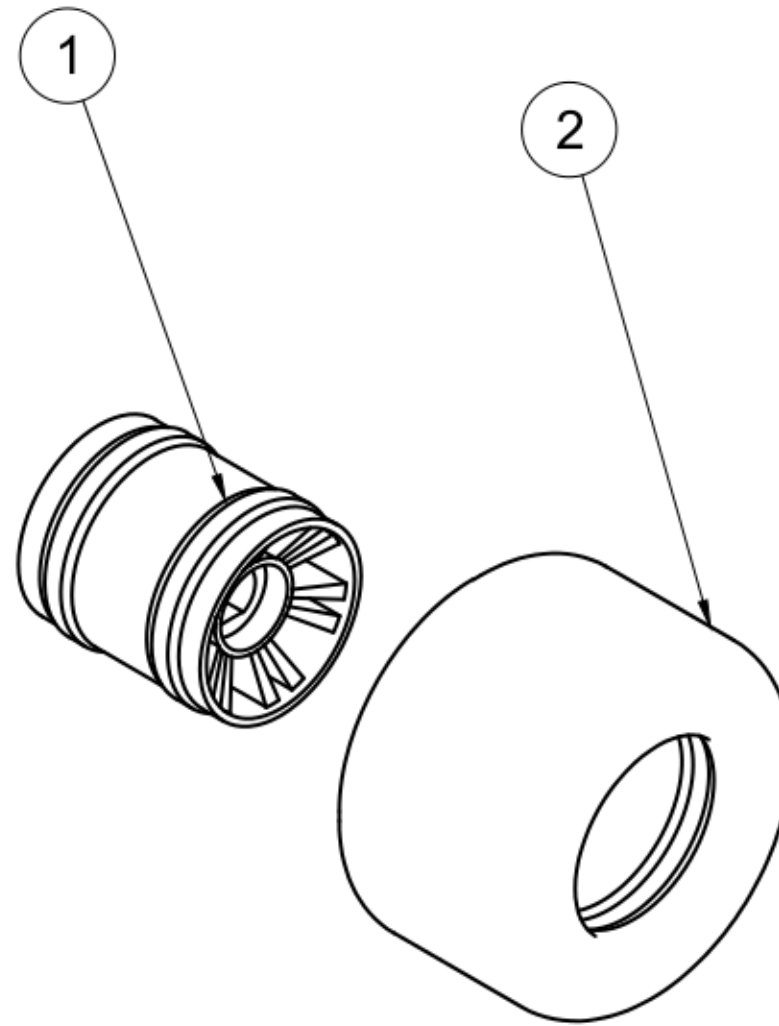

# Rear Wheel Assembly

Daniel Norée 2015

**OpenR/C F1**

2	1	Tire v4 v6		Rubber
1	1	Rear Rim v6		Plastic
Item	Qty	Part Number	Description	Material
Parts List				