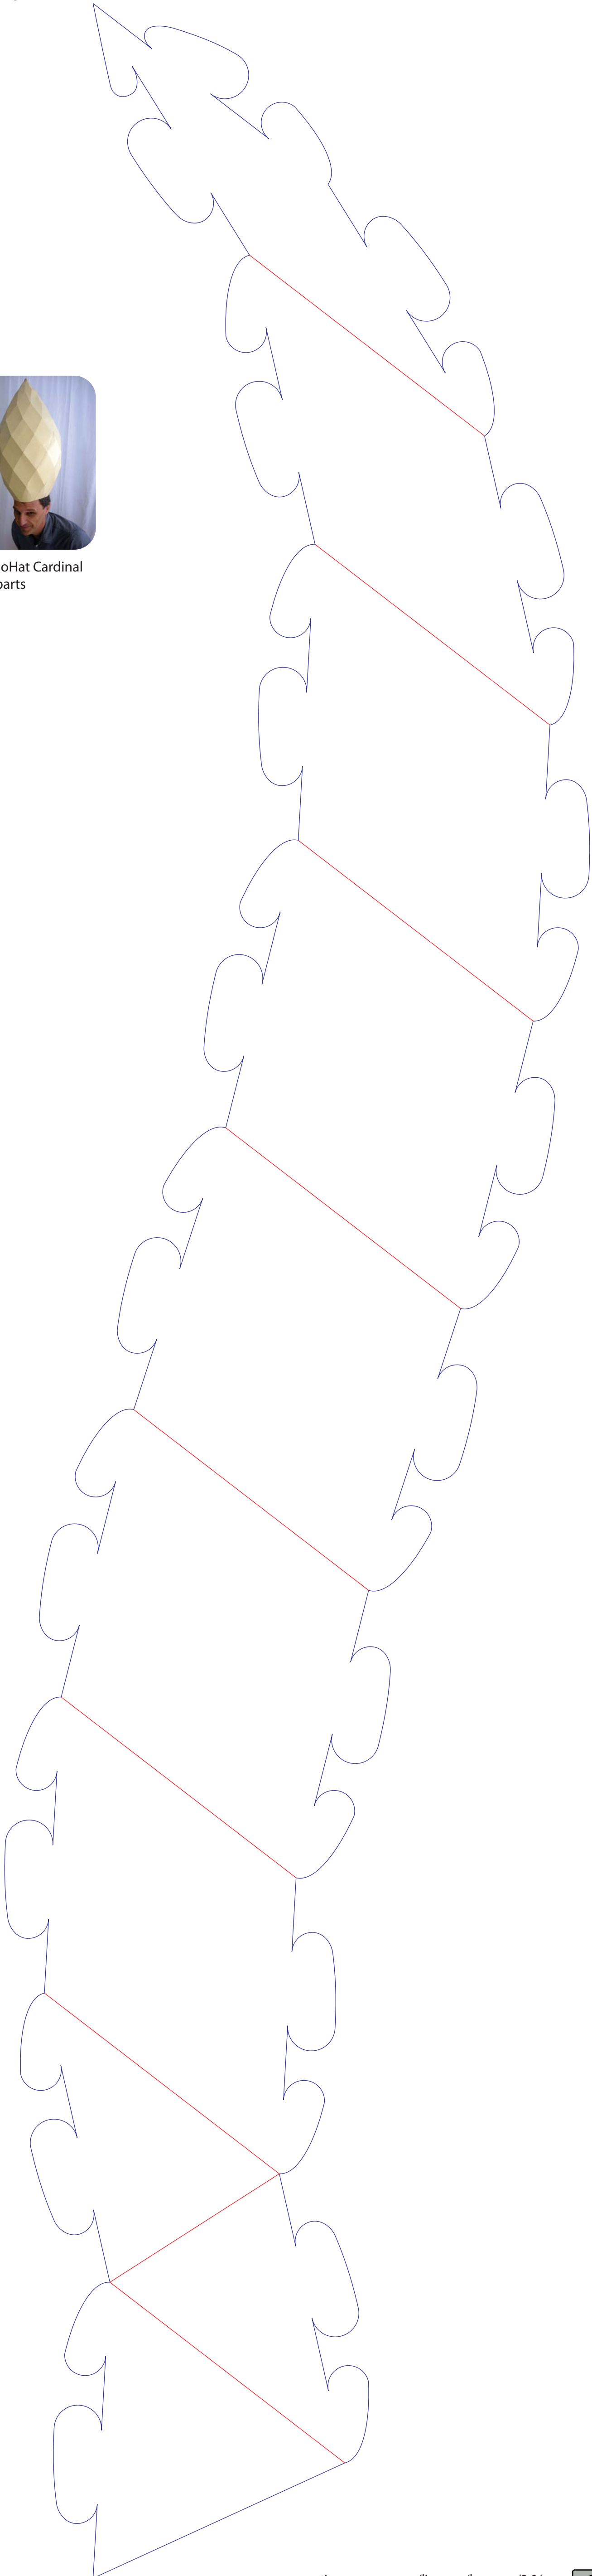

ZonoHat Cardinal
10 parts

ZonoHat Cardinal
Part A
10 parts

SlideTab™

Surface Creation System

By Chris K. Palmer 2011

ZonoHat Cardinal
Part B
10 parts

creativecommons.org/licenses/by-nc-sa/3.0/
Attribution-NonCommercial-ShareAlike
3.0 Unported

SlideTab™

Surface Creation System

By Chris K. Palmer 2011

ZonoHat Cardinal
Part C
10 parts

creativecommons.org/licenses/by-nc-sa/3.0/
Attribution-NonCommercial-ShareAlike
3.0 Unported