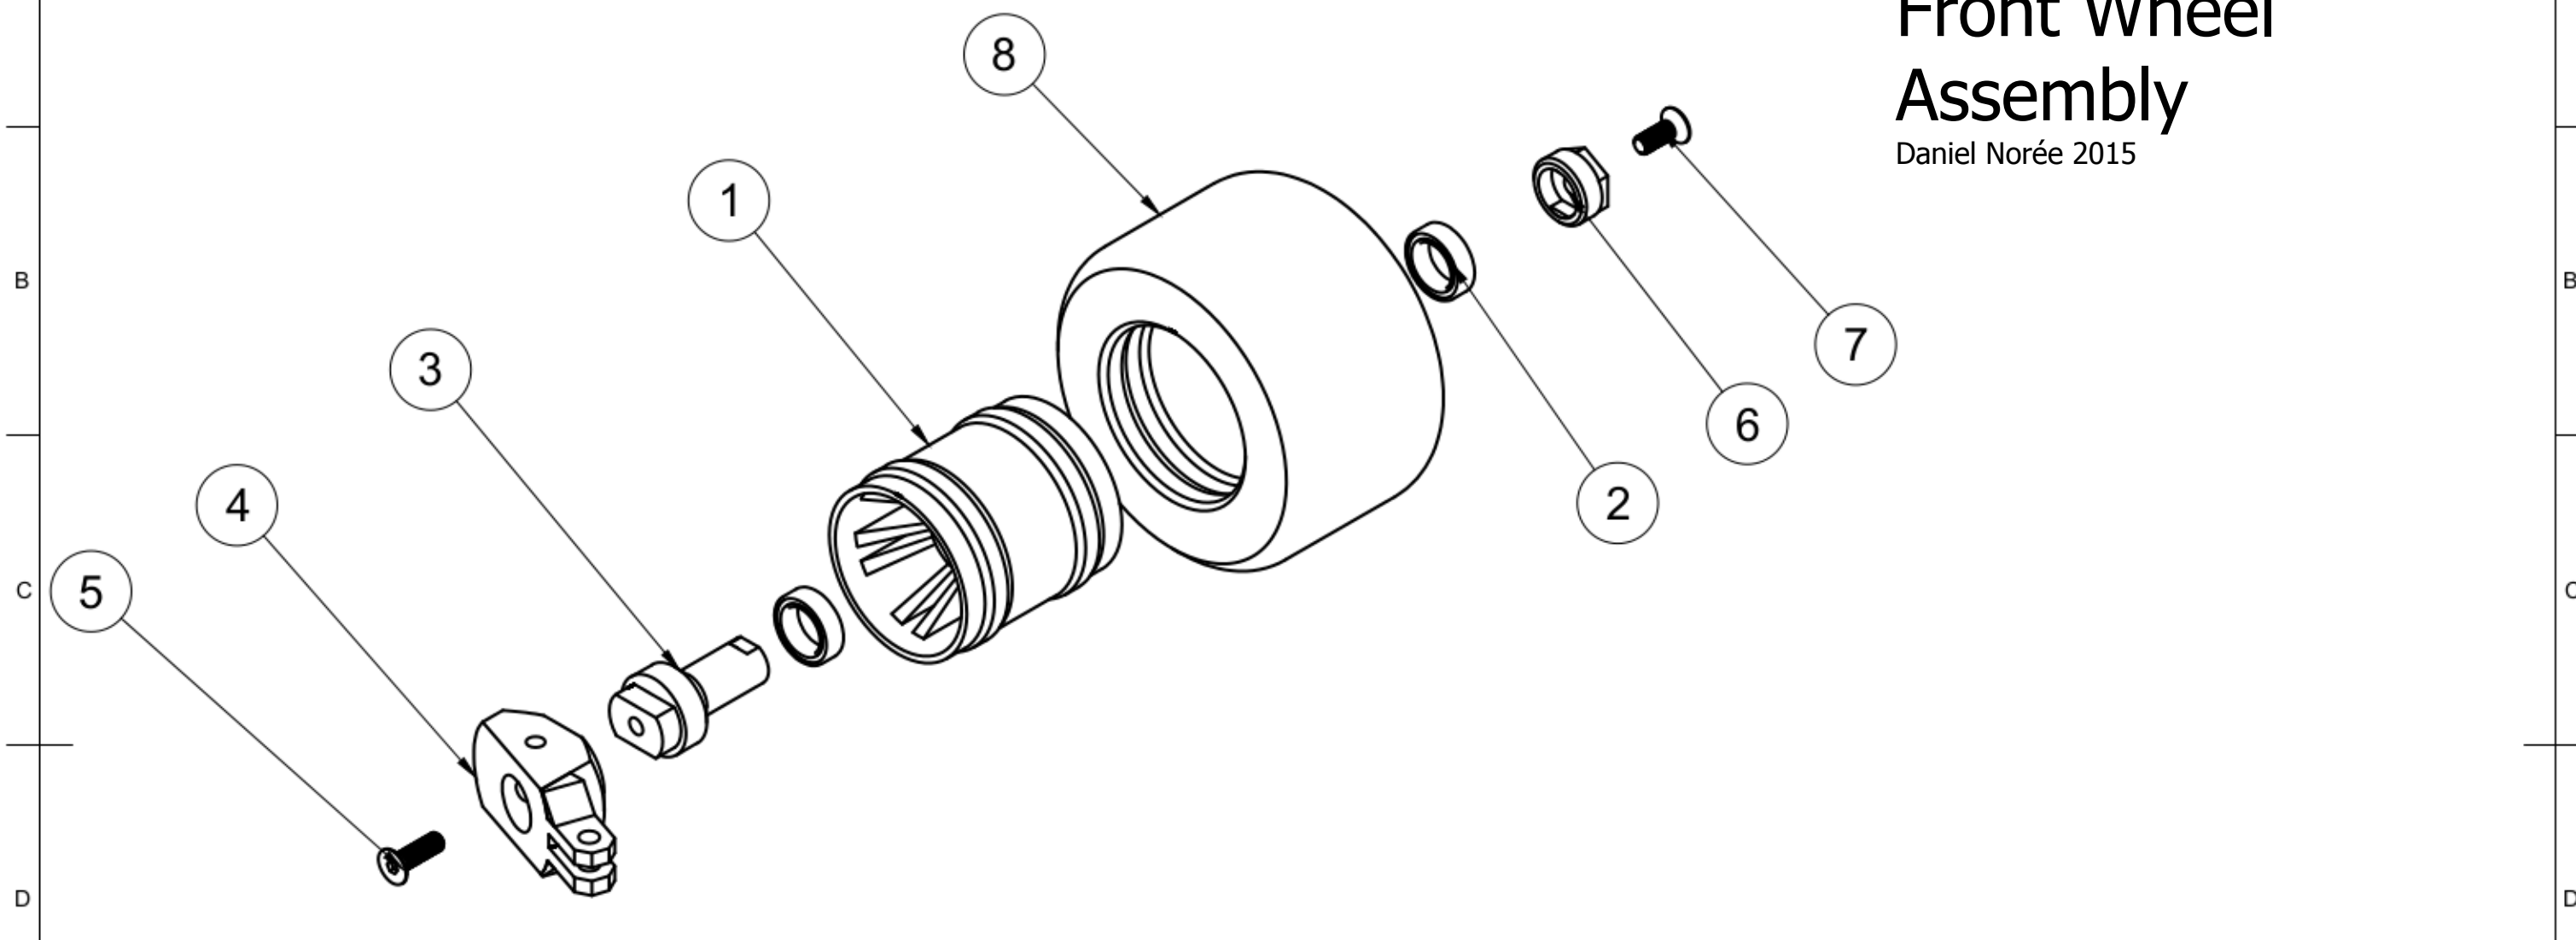

# Front Wheel Assembly

Daniel Norée 2015

8	1	Tire v6		Rubber
7	1	MF6S 8.8 FZB M3X8 v1		Steel
6	1	Wheel Lock Nut v6		Plastic
5	1	MF6S 8.8 FZB M3X10 v1		Steel
4	1	Front Wheel Hub v18		Plastic
3	1	Front Axle v5		Plastic
2	2	Bearing 8x12x3,5 v2		Steel
1	1	Front Rim v9		
Item	Qty	Part Number	Description	Material
Parts List				