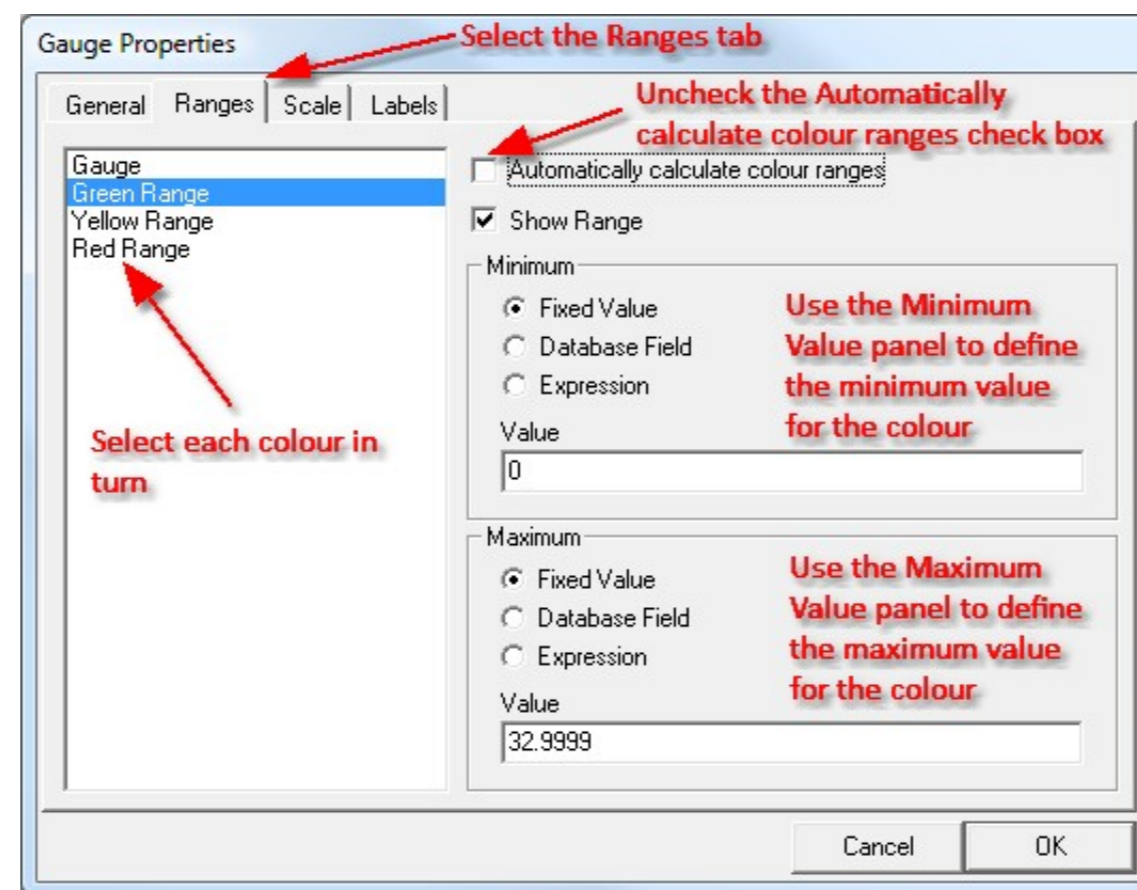

DOWNLOAD

[Delphi 2010 Serial Port Component Free](#)

[Delphi 2010 Serial Port Component Free](#)

DOWNLOAD

SK - Delphi/C++ Builder components, Barcode library, Applications for Windows, Design and ... Barcode library version 6.0 renamed to Barcode studio 2010. ... Full source code of Barcode studio; Free email support; Preferably accepted your ... TBarcodeReaderW component for Delphi, read barcode from serial port added.. Download TMS Async32(Delphi 2009,2010,XE and C++Builder 2009,2010,XE) for ... components which provide access to the serial ports under Windows. ... Free. Install runtime components of Visual C++ Libraries, Windows.