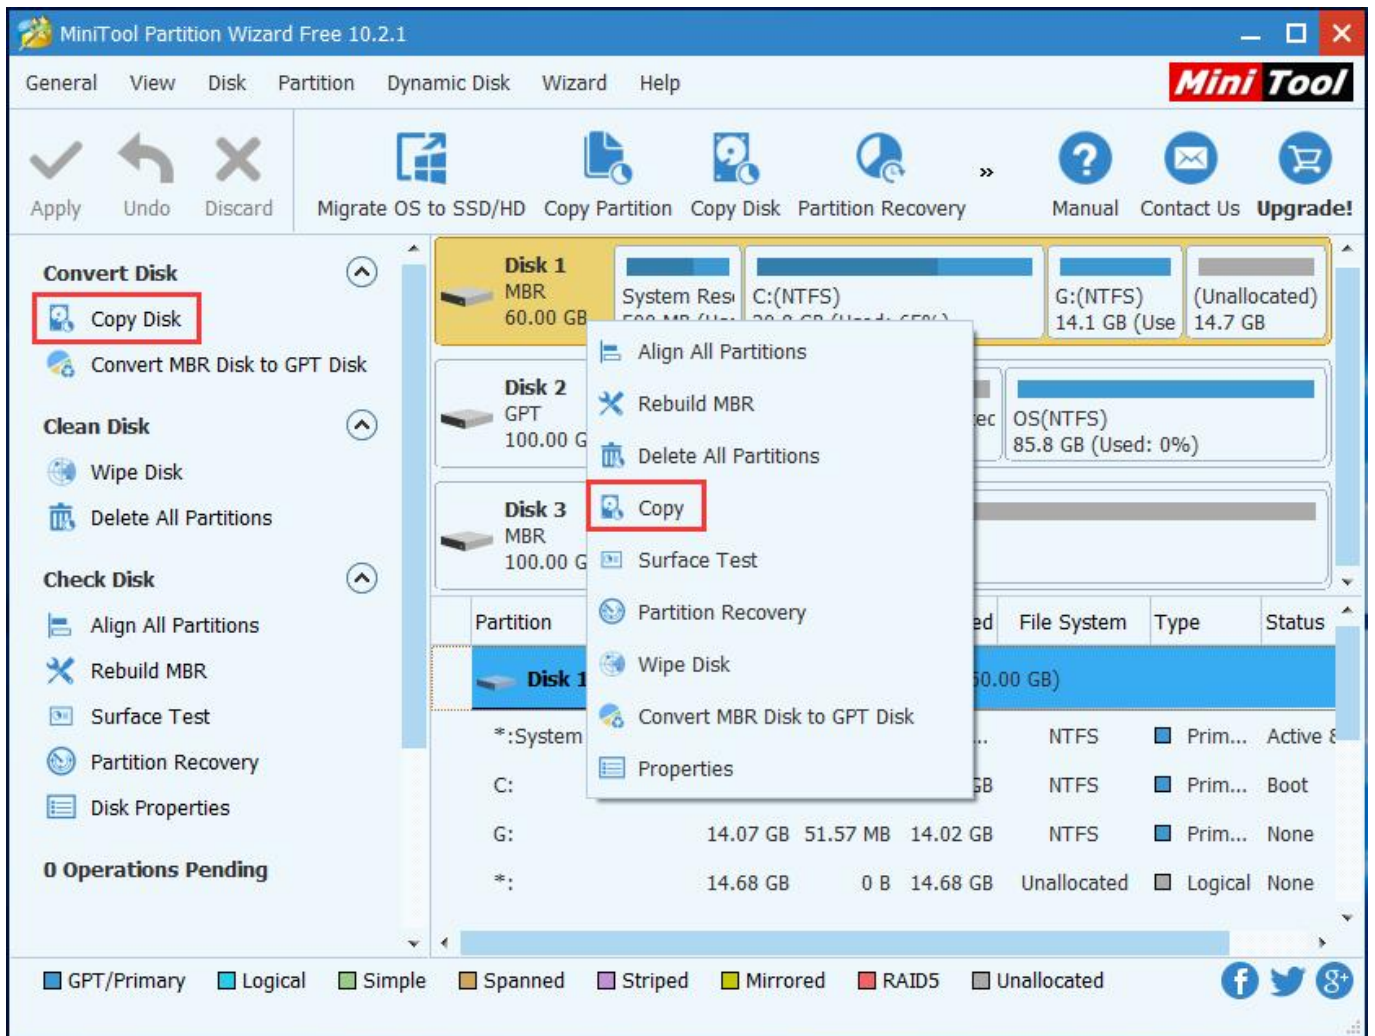

Download from
Dreamstime.com

This watermarked comp image is for previewing purposes only.

ID 35103813

© Yulia Gapeenko | Dreamstime.com

[Drivers Para Noblex E11is2](#)

[Drivers Para Noblex E11is2](#)

Download from
Dreamstime.com