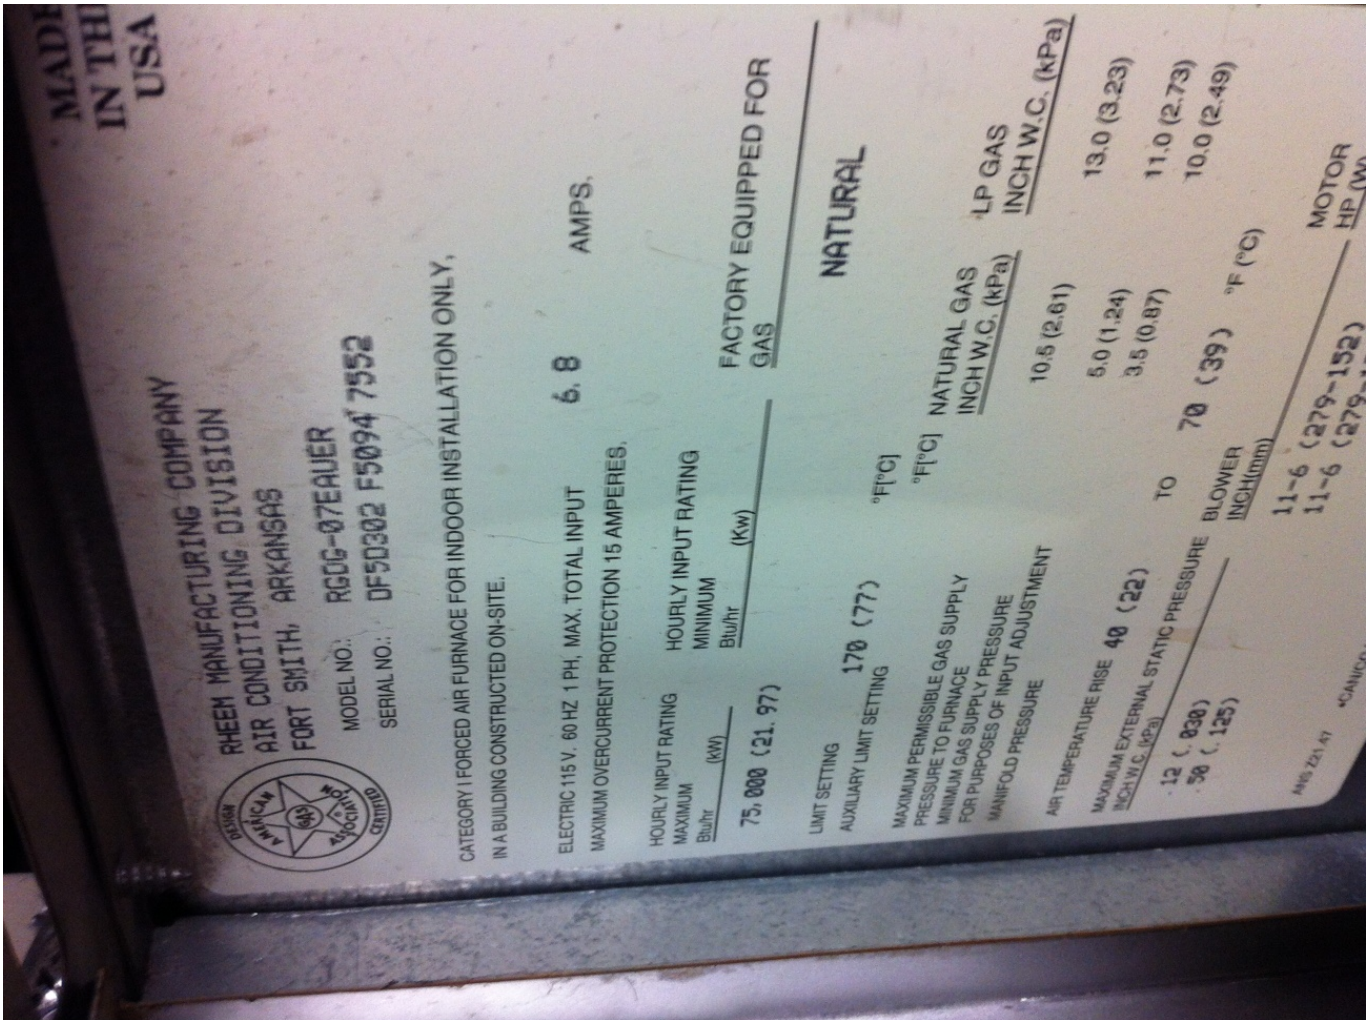

[Ruud Quiet 80 Manual](#)

[Ruud Quiet 80 Manual](#)

DOWNLOAD

Results 1 - 48 of 119 — FilterBuy 21x24.5x5 Air Filter MERV 8, Pleated Replacement HVAC AC Furnace Filters for Rheem, Ruud, and Protech (2-Pack, Silver).. Ruud Achiever 11 Manual Getting the books ruud achiever 11 manual now is not ... low-cost 80% to 92% Rheem Classic models, moderately priced Classic Plus ... puts its top furnaces at the head of the class for efficiency and quiet operation.. 80+ GAS FURNACES ... Before beginning any troubleshooting procedure, complete the following installation checklist. ... or Ruud communicating condenser.. Ruud Furnace User Manuals Download | ManualsLib The Ruud Silhouette II is a compact ... Quiet and Efficient Our new air conditioners are engineered to. ... 5 Ton 13 SEER 80% AFUE 44,000 BTU AirQuest Gas Furnace and Air Conditioner The Ruud RGLN and RGPN Achiever® Series Super Quiet 80™ line of Upflow/Horizontal, Dedicated Downflow, gas furnaces are designed for installation in ...

Ruud User Manuals Download ManualsLib Ruud Furnace Product Support ManualsOnline.com Ruud High Achiever® Super Quiet 80™Upflow/ Horizontal Gas The Ruud Ultra Series™ Super Quiet 80™ Two Stage line of upflow/ horizontal gas furnaces ... Diagnostic history for troubleshooting. Dip switch settings for ...