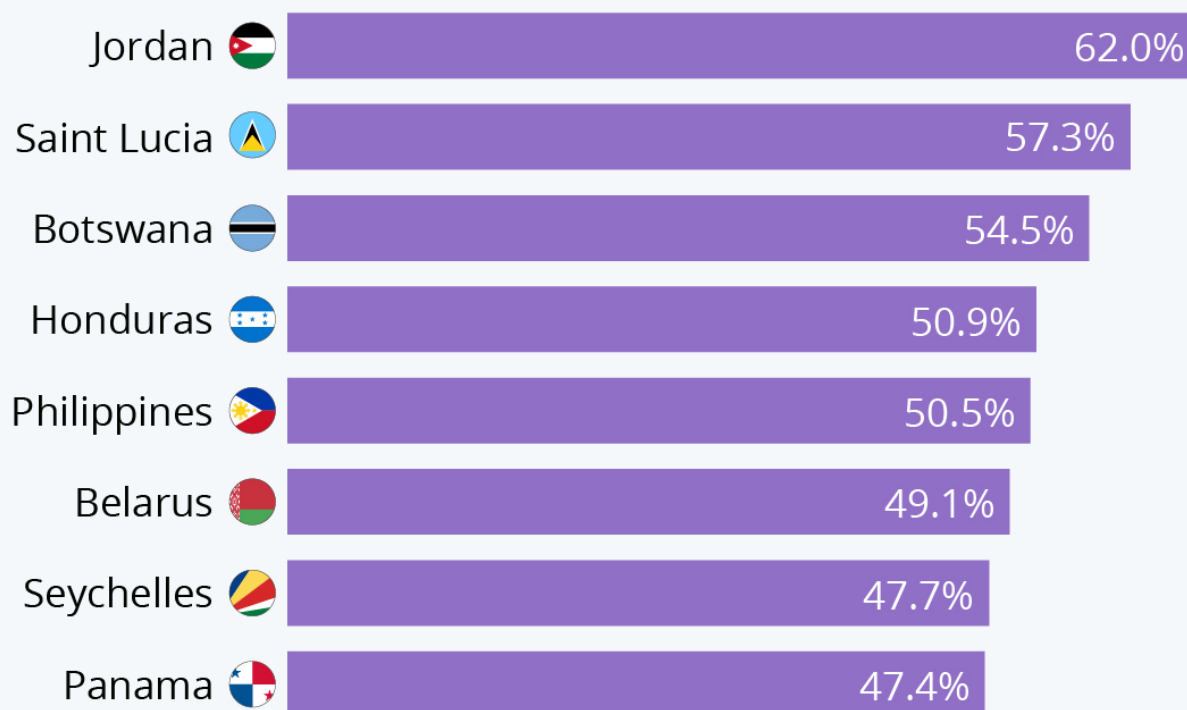

[Sports Girls, 83a @iMGSRC.RU](#)

# Where Women Are Most Likely To Be Your Boss

Countries with the highest share of managers who are female (2019)

Source: ILO

statista

---

- 32 seconds ago f7cce99973

[PiP»CLIP»-2. PiP»CLIP»-2\\_060 @iMGSRC.RU](#)