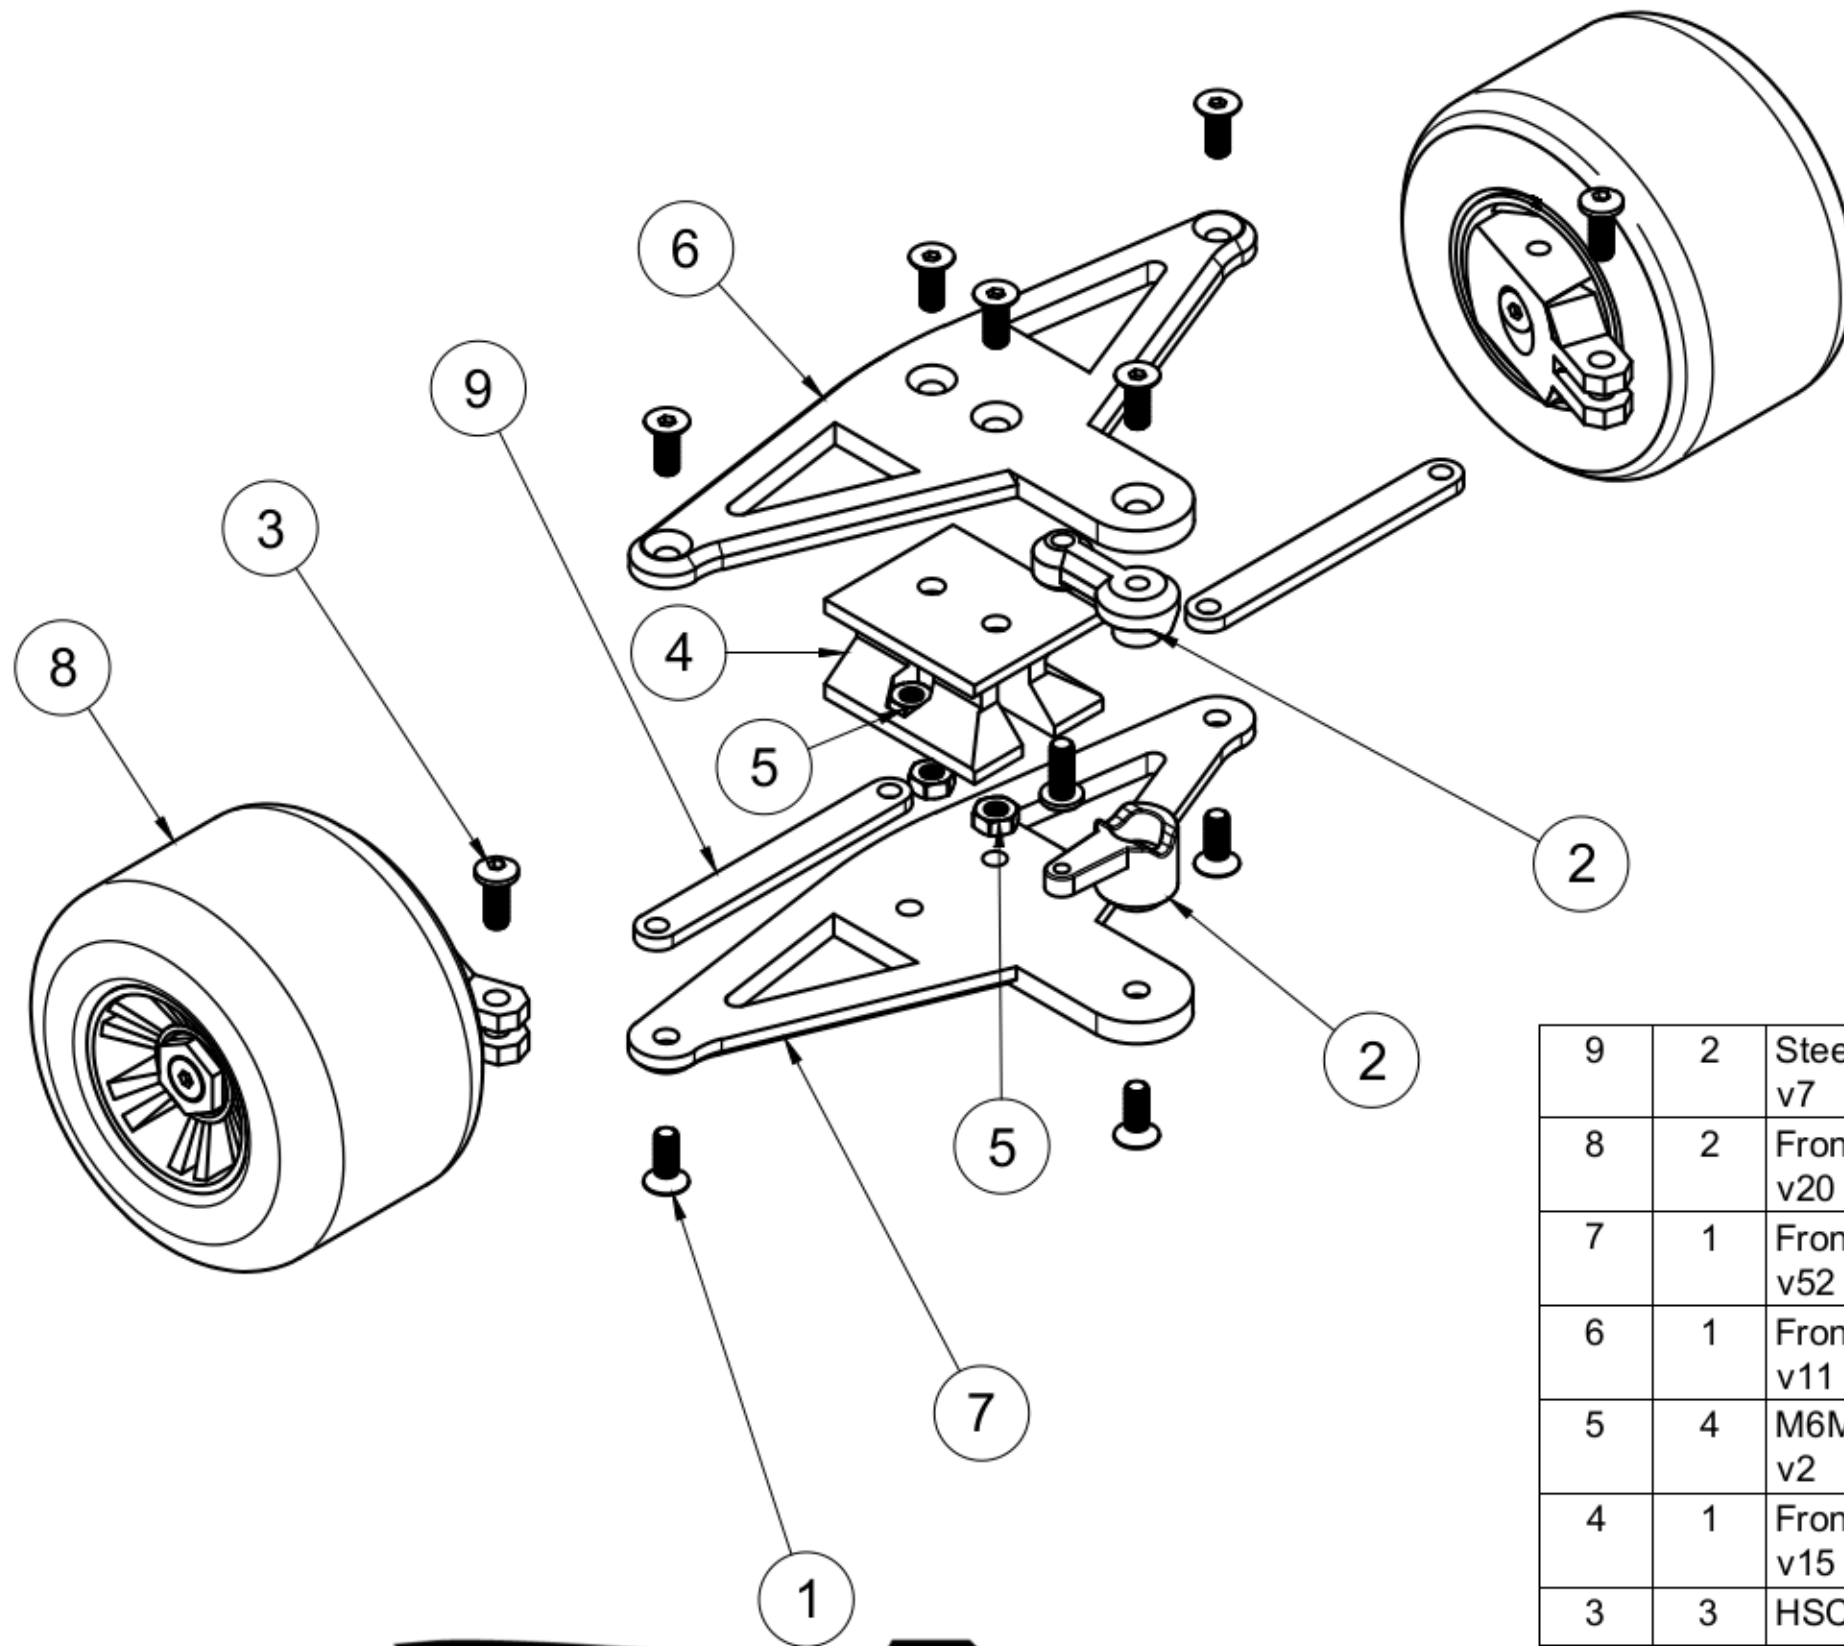

# Front BOM Assembly

| 9          | 2   | Steering Push Pin v7 |             | Plastic     |
|------------|-----|----------------------|-------------|-------------|
| 8          | 2   | Front Wheel Assy v20 |             |             |
| 7          | 1   | Front Lower BOM v52  |             | Plastic     |
| 6          | 1   | Front Upper BOM v11  |             | Plastic     |
| 5          | 4   | M6M DIN 934 M3 v2    |             | Steel       |
| 4          | 1   | Front BOM Block v15  |             | Plastic     |
| 3          | 3   | HSC FZB M3x8 v2      |             | Steel       |
| 2          | 1   | Servo Saver v21      |             | ABS Plastic |
| 1          | 8   | MF6S 8.8 FZB M3X8 v1 |             | Steel       |
| Item       | Qty | Part Number          | Description | Material    |
| Parts List |     |                      |             |             |

**OpenR/C F1**