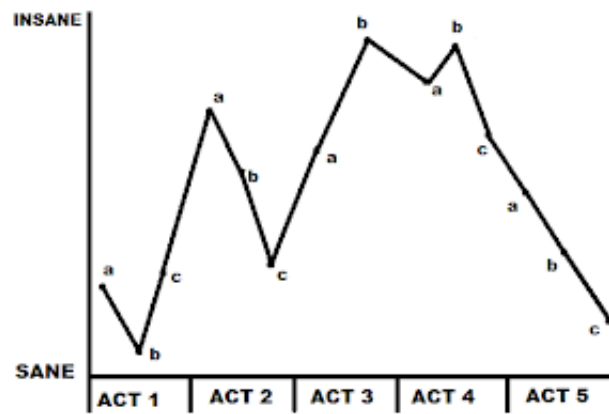

Download

[Hamlet Fever Chart](#)

[Hamlet Fever Chart](#)

Download

Video of Hamlet's fever chart.. In 1596 Hamnet/Hamlet (names are interchangeable) the son of William Shakespeare died, cause unknown. This captivating story takes us backwards and ...

FreeBookSummary.com ✓ romanticism Chart Characteristics of Romanticism Examples from Frankenstein 1. A deepened appreciation of the beauties of nature 3 days ago — The new Health Secretary said the number of people waiting for non-Covid treatment had been what shocked him the most since taking the job.. ... Cambrai, made the first recorded reference to the place Brosella in 695, when it was still a hamlet. ... 5:58 PREVIEW Compass and Chart. ... progress to a chronic stage with relapses of fever, weakness, sweats, and vague aches and pains.. ... this Fever Chart assignment with my AP Literature students, but I am attempting it for the first time with ELA10. I attach the AP Literature Hamlet Fever Chart.. If this DOES NOT work out, we will go back to a pre-arranged seating chart ... His father's ghost visits him and reveals that Hamlet's uncle Claudius has ... Our fever chart will have 7 different emotions on it and so we want to think of some ...